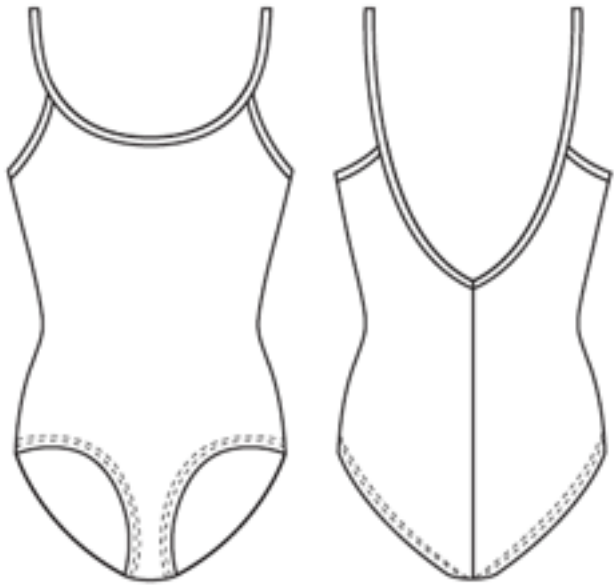

# M201C ASPIRE! CLASSWEAR

## Camisole Leotard

This stylish girl's version of our popular adult camisole leotard M201L features a moderate scoop front and "V" back. Front is fully lined.

**Fabric:** Cotton / Spandex

**Sizes:** 2-4, 4-6, 6x-7, 8-10, 12, 14