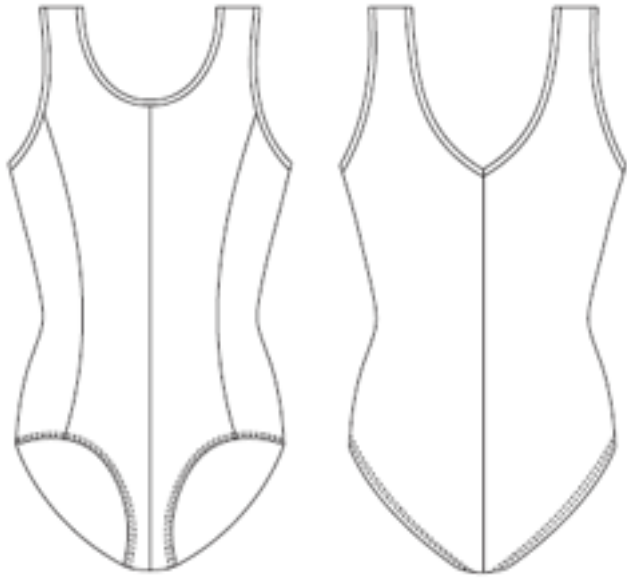

## Tank Leotard

An adorable tank leotard for children that features a classic scoop front and princess seams. Front is fully lined.

Same style as the adult M315L.

**Fabric:** Cotton / Spandex

**Sizes:** 2-4, 4-6, 6x-7, 8-10, 12, 14